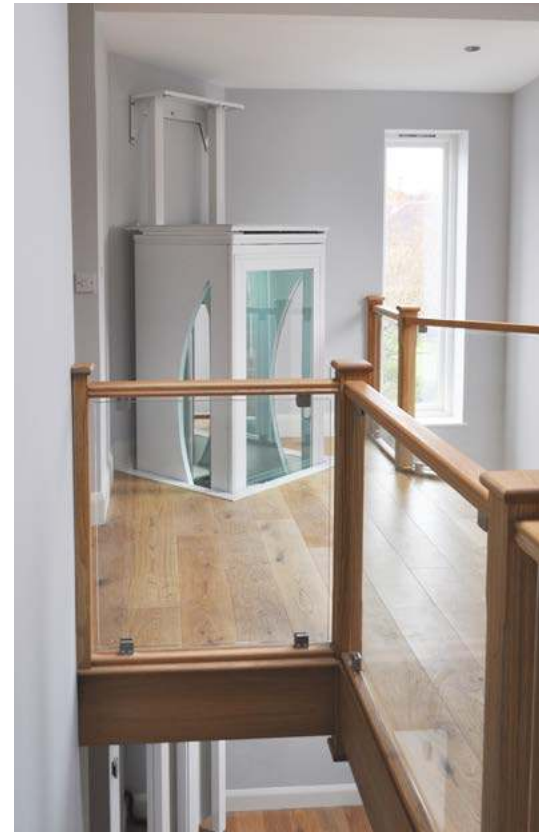

The Ellesse Range