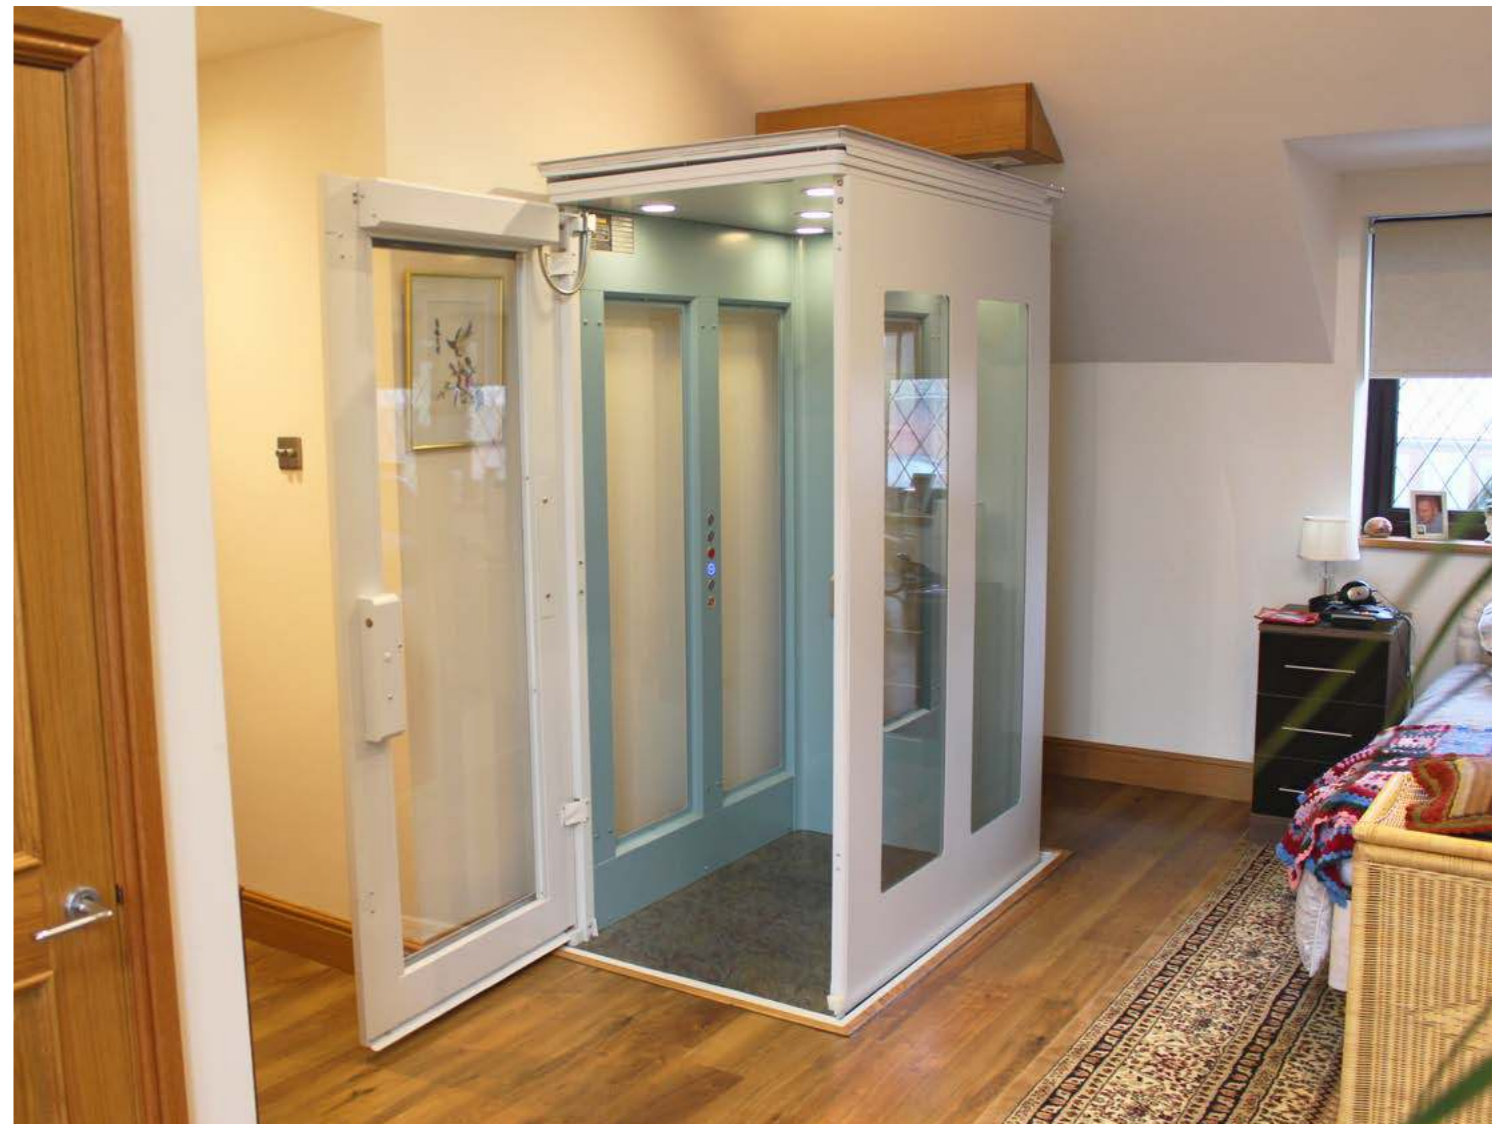

The Ellesse Range

The **Wessex Ellesse** has become the new market leader in terms of elegance and luxury in the home lift market. It is a high specification iteration of our VE lift in some ways, but the design has been so greatly overhauled that it fits into an ultra-luxurious class of its own.

A wide choice of colours, finishes, and styles makes the Ellesse easier than ever to tailor a lift to suit your home. With no requirement for a wall, construction work is minimal and the lift can be fitted practically anywhere in your home.

The Ellesse means luxury and elegance in a compact, practical package.

Elegant
Luxurious
Stylish

Simplicity
Excellence
Creativity

Options and Features

- Travel up to 3.5m
- Power door
- Automatic LED spotlights
- High quality, illuminated internal buttons
- Wireless call stations
- Choice of floor finishes (see below)
- Automatic internal lighting
- Emergency manual lowering
- Battery backup
- Roof and under-floor protection

✓ CE Marked

Range

The Wessex Ellesse is the ultimate in design inspiration.

Building on an impressive pedigree spanning over four decades of design innovation, the Ellesse encapsulates the qualities embedded in every Wessex lift.