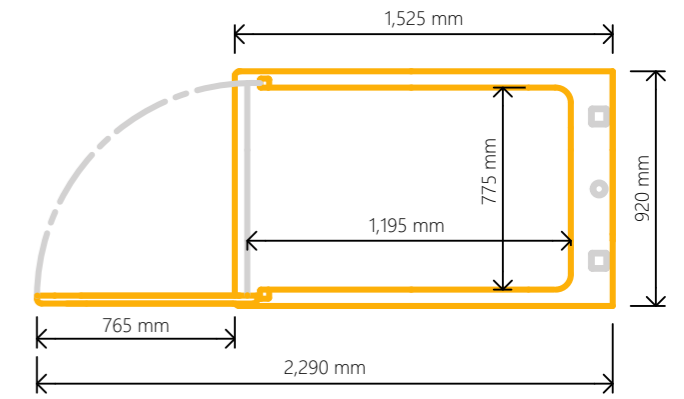

Options and Features

- Travel up to 3.5m
- Power door
- Automatic LED spotlights
- High quality, illuminated internal buttons
- Wireless call stations
- Choice of floor finishes (see below)
- Automatic internal lighting
- Emergency manual lowering
- Battery backup
- Roof and under-floor protection

Technical Specification

Elesse 15/25

Elesse 36/56

As Standard

Internal Colour

Internal Flooring

Other Options *

Internal Colour

Internal Flooring

* Other colours are available as a cost option. Please enquire for more details

	Elesse 15	Elesse 25	Elesse 36	Elesse 56
Safe Working Load Kg	250	250	250	250
Usable Platform Dimensions mm	775 x 575	775 x 575	775 x 1195	775 x 1195
Lift Footprint Dimensions mm	920 x 905	920 x 905	920 x 1525	920 x 1525
Lift Length With Door Open mm	1665	1665	2290	2290
Minimum Upper Floor Ceiling Height mm	2180	2315	2180	2315
Mid-Floor Dimensions mm	165 - 385	165 - 385	165 - 385	165 - 385
Lift Speed mm/sec	60	60	60	60
Maximum Travel mm	3000	3500	3000	3500

✓ CE Marked