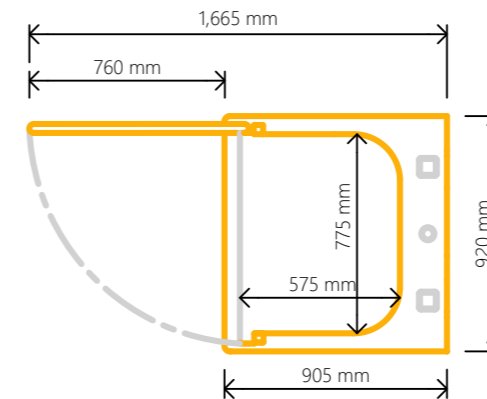

Technical Specification

Elesse 15/25

Elesse 36/56